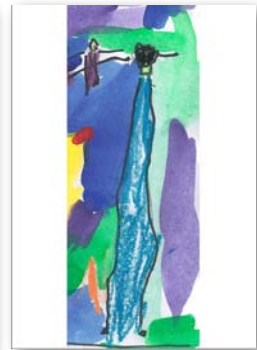

Art Guidelines for Uploaded Art

Paper Proportion

All rectangular artwork should be proportioned to 9" x 12" and can be either horizontal or vertical. Choose either portrait or landscape crop shape on upload.

Square art can also be used. Choose the square crop shape on upload.

Yes!

No!

Yes!

No!

Color & Materials

Completely cover the paper with color, minimizing white space.

Paint, markers, oil pastels and paper collages are all very effective.